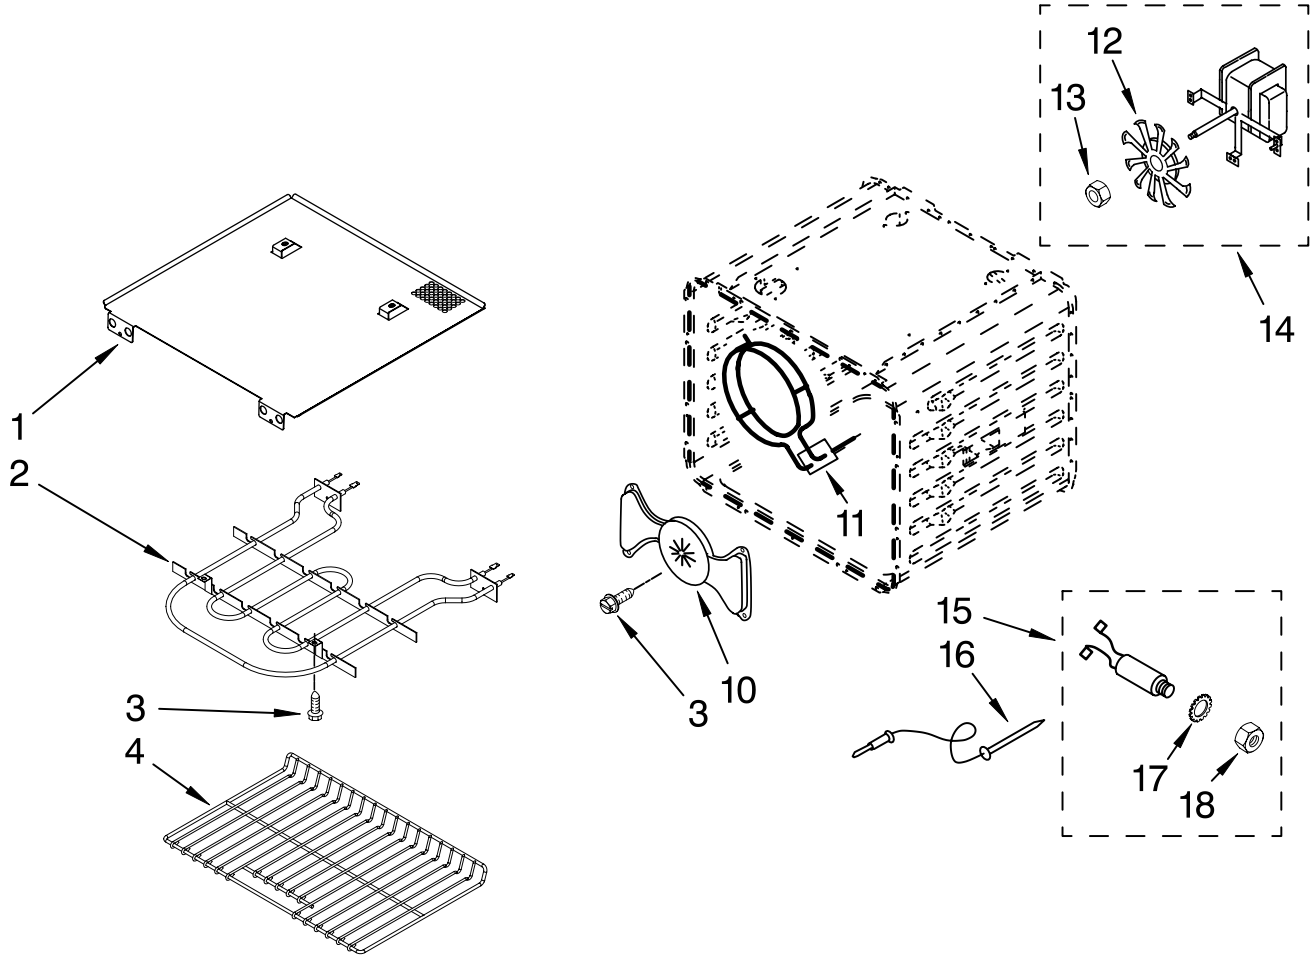

# INTERNAL OVEN PARTS

For Models: KEBS177SBL00, KEBS177SWH00, KEBS177SSS00

(Black)

(White)

(Stainless)

Illus. No.	Part No.	DESCRIPTION
1	8304586	Element, Broil Shield
2	9760774	Element, Broil
3	4449154	Screw
4	8303842	Rack, Oven
6	9760768	Element, Bake
7	4455036	Tray, Bake
8	4450039	Cover, Bake Tray
9	4449809	Screw
10	8304422BU	Cover, Fan
11	9760769	Element Convection
12	4452226	Blade, Fan
13	4452227	Nut
14	4451583	Fan, Convection
15	9755543	Jack, Meat Probe
16	9755542	Probe, Meat
17	9755547	Washer, Lock
18	9755546	Nut, Hidden